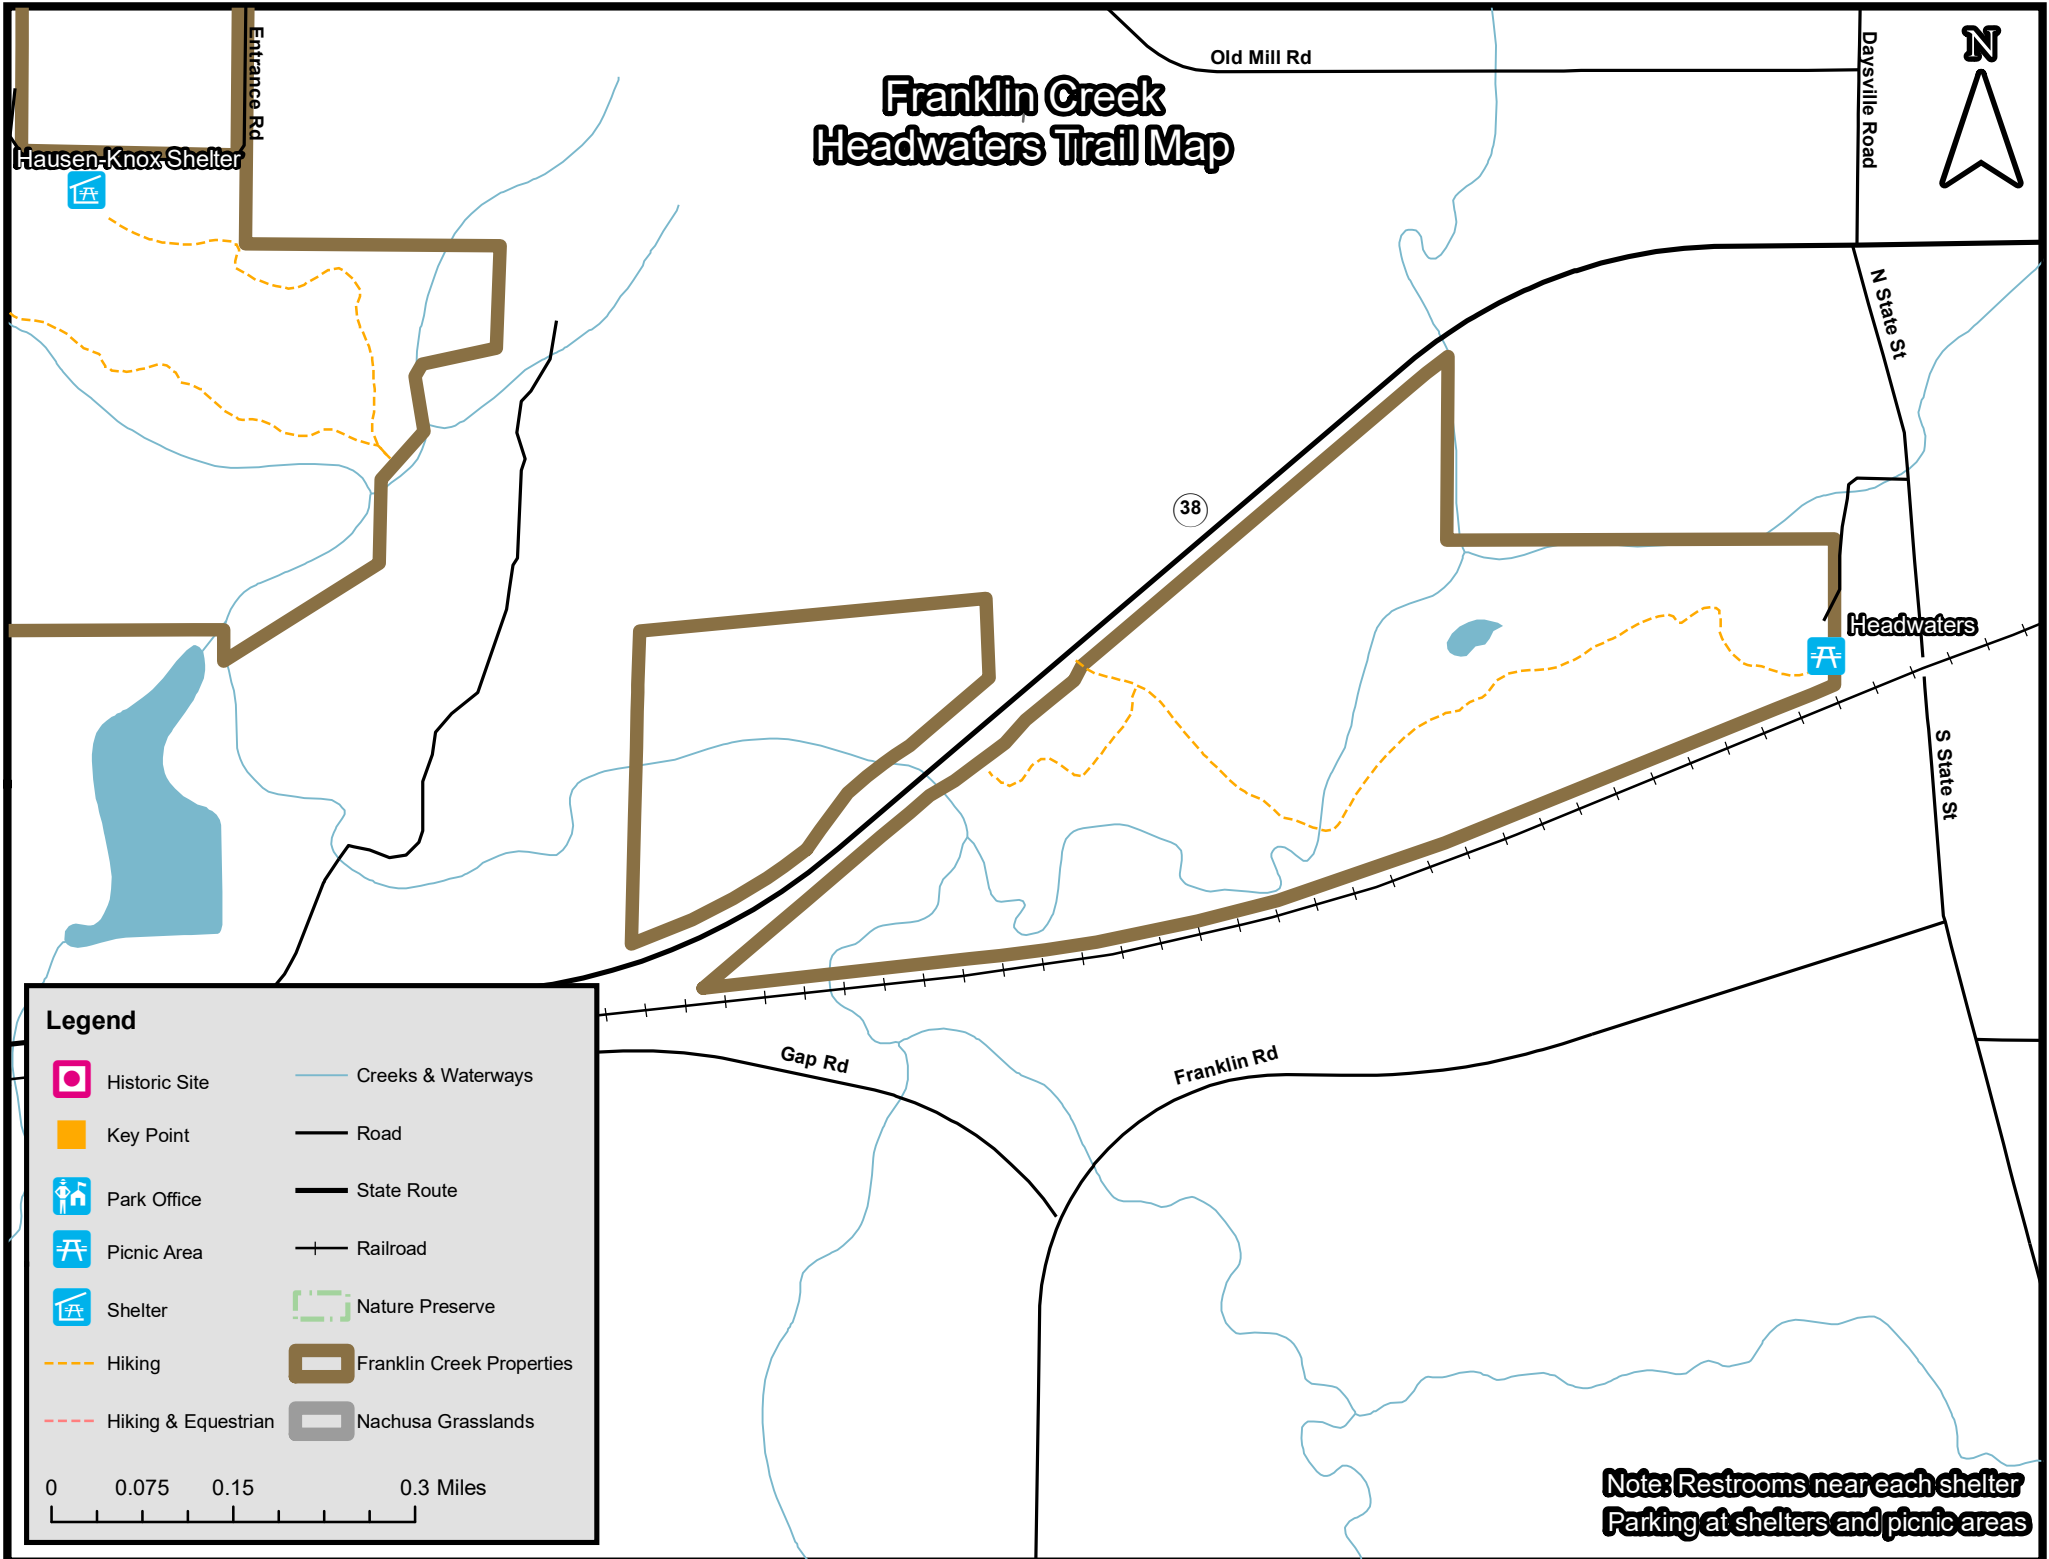

# Franklin Creek Headwaters Trail Map

## Legend

- |  |                     |  |                           |
|--|---------------------|--|---------------------------|
|  | Historic Site       |  | Creeks & Waterways        |
|  | Key Point           |  | Road                      |
|  | Park Office         |  | State Route               |
|  | Picnic Area         |  | Railroad                  |
|  | Shelter             |  | Nature Preserve           |
|  | Hiking              |  | Franklin Creek Properties |
|  | Hiking & Equestrian |  | Nachusa Grasslands        |

**Note: Restrooms near each shelter  
Parking at shelters and picnic areas**